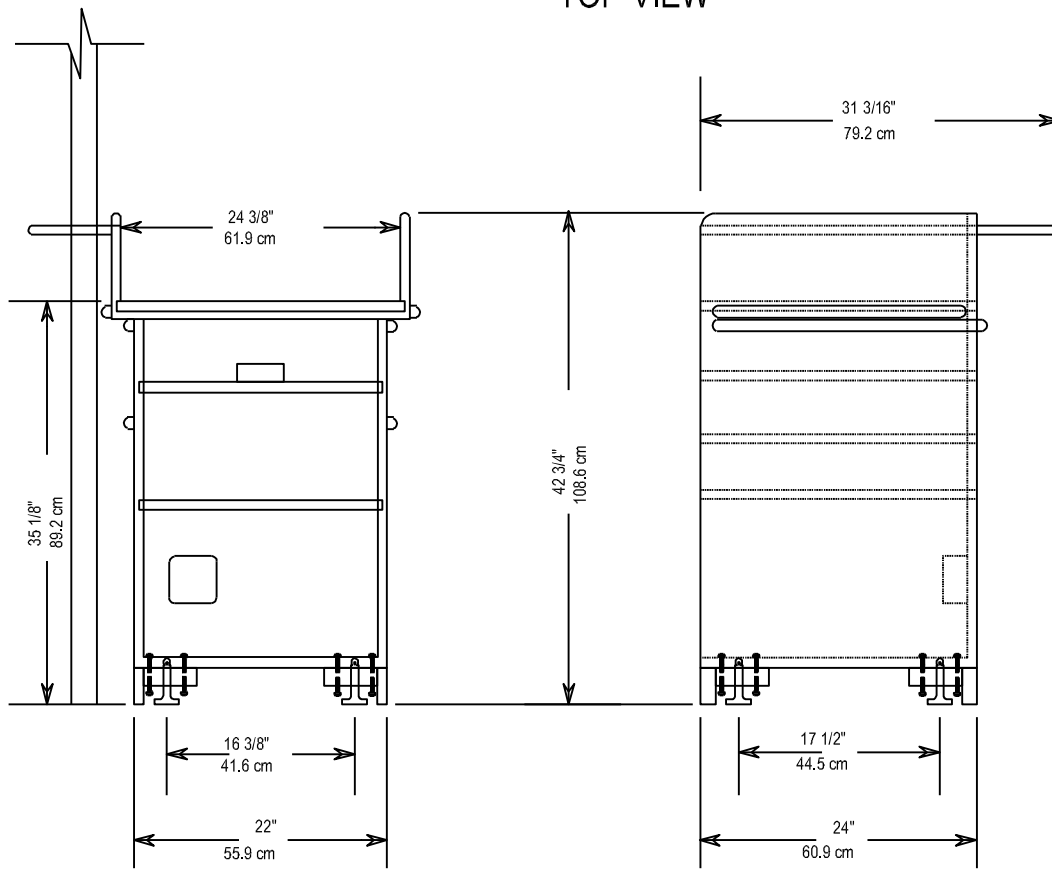

TOP VIEW

REAR VIEW

SIDE VIEW

DATE	DEFENSE COMMISSARY AGENCY DIRECTORATE OF ENGINEERING FORT LEE, VIRGINIA - LACKLAND AFB, TEXAS		DESIGN STANDARD
JUN 2022	TITLE UNIVERSAL PAYSTATION	REF.	271500-09
		REV.	